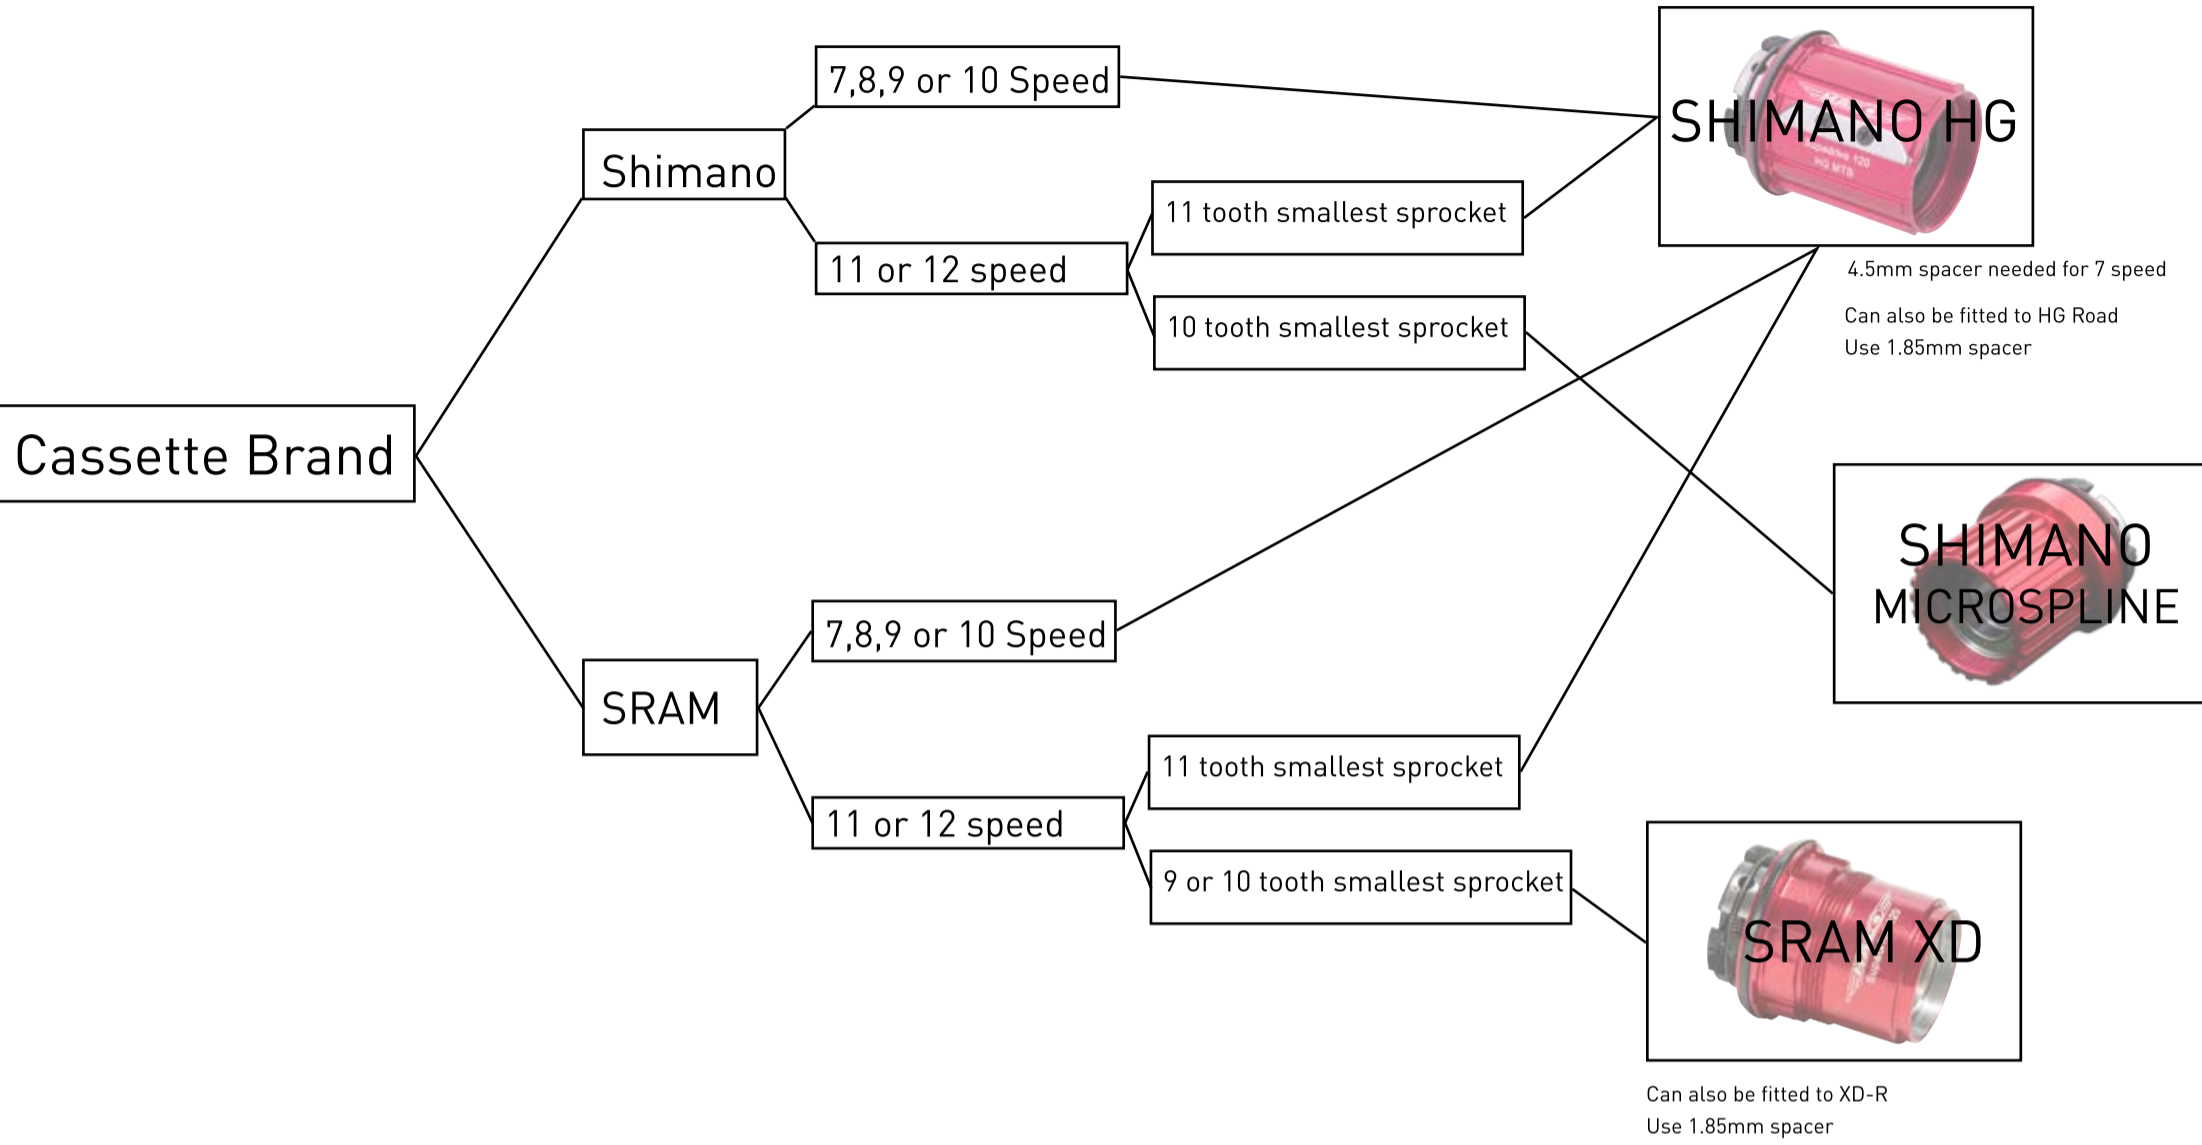

Which MTB Freehub Body do I need?

Which Road Freehub Body do I need?